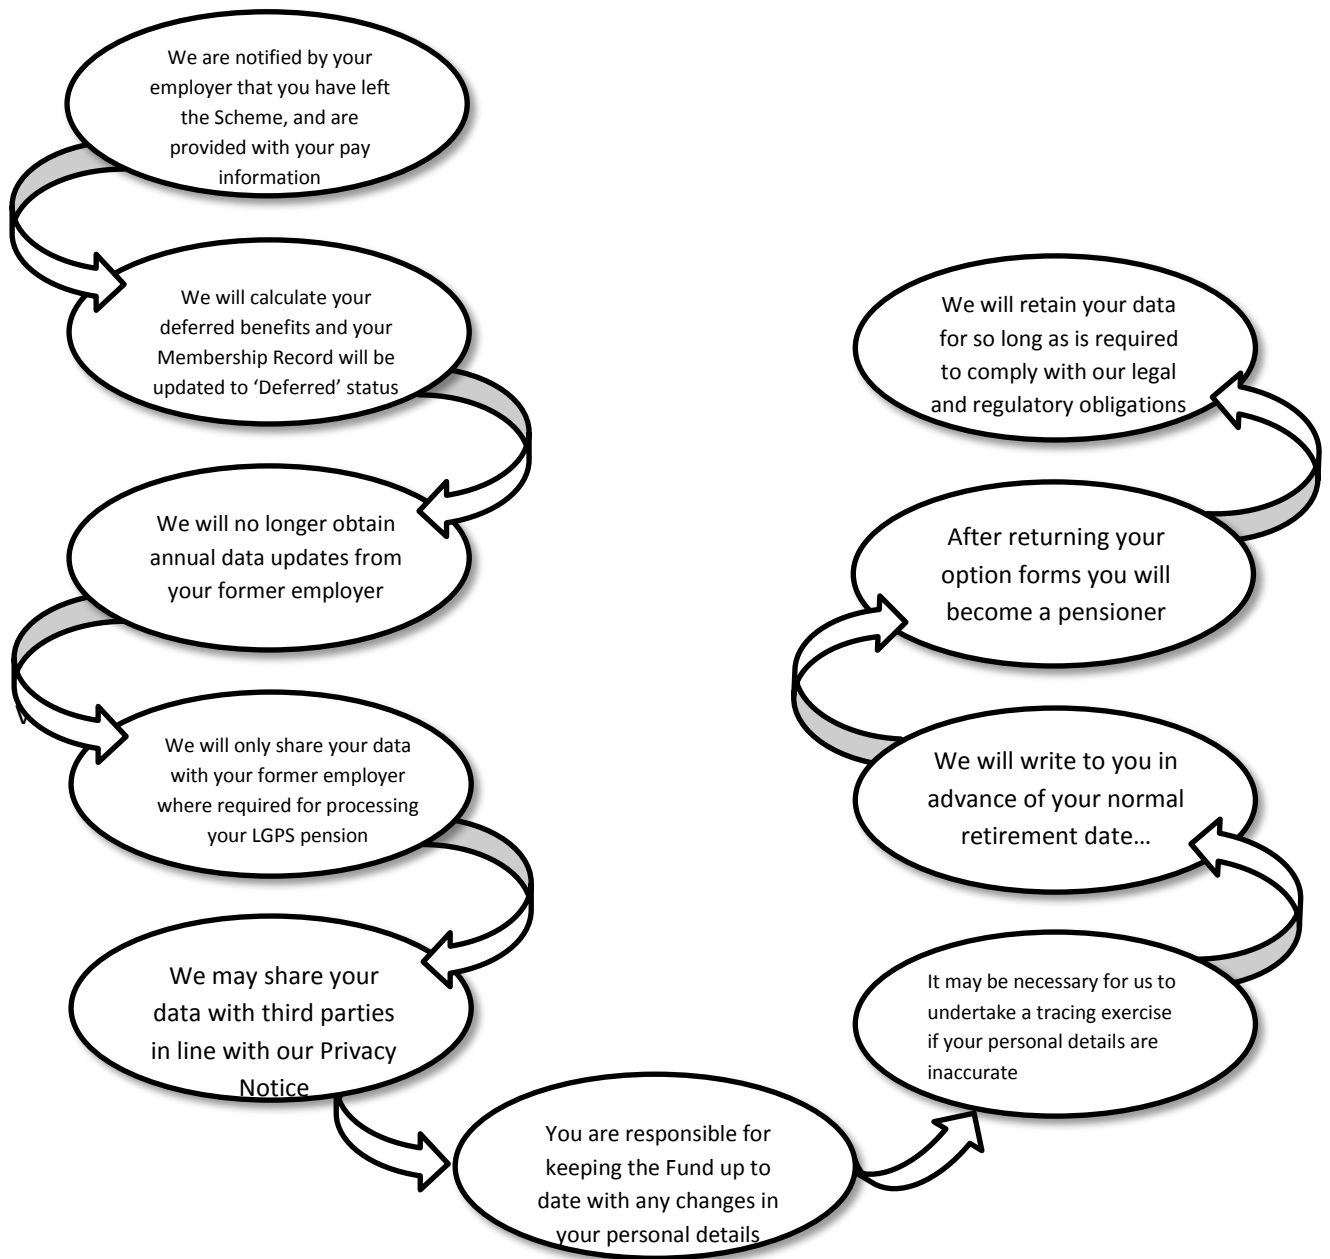

Data Map – Deferred Member

South Tyneside Council
Providing pension services for
Tyne and Wear Pension Fund and
Northumberland County Council
Pension Fund

If you Transfer Out from Deferred Status, please see our 'Leaver without liability' Data Map.