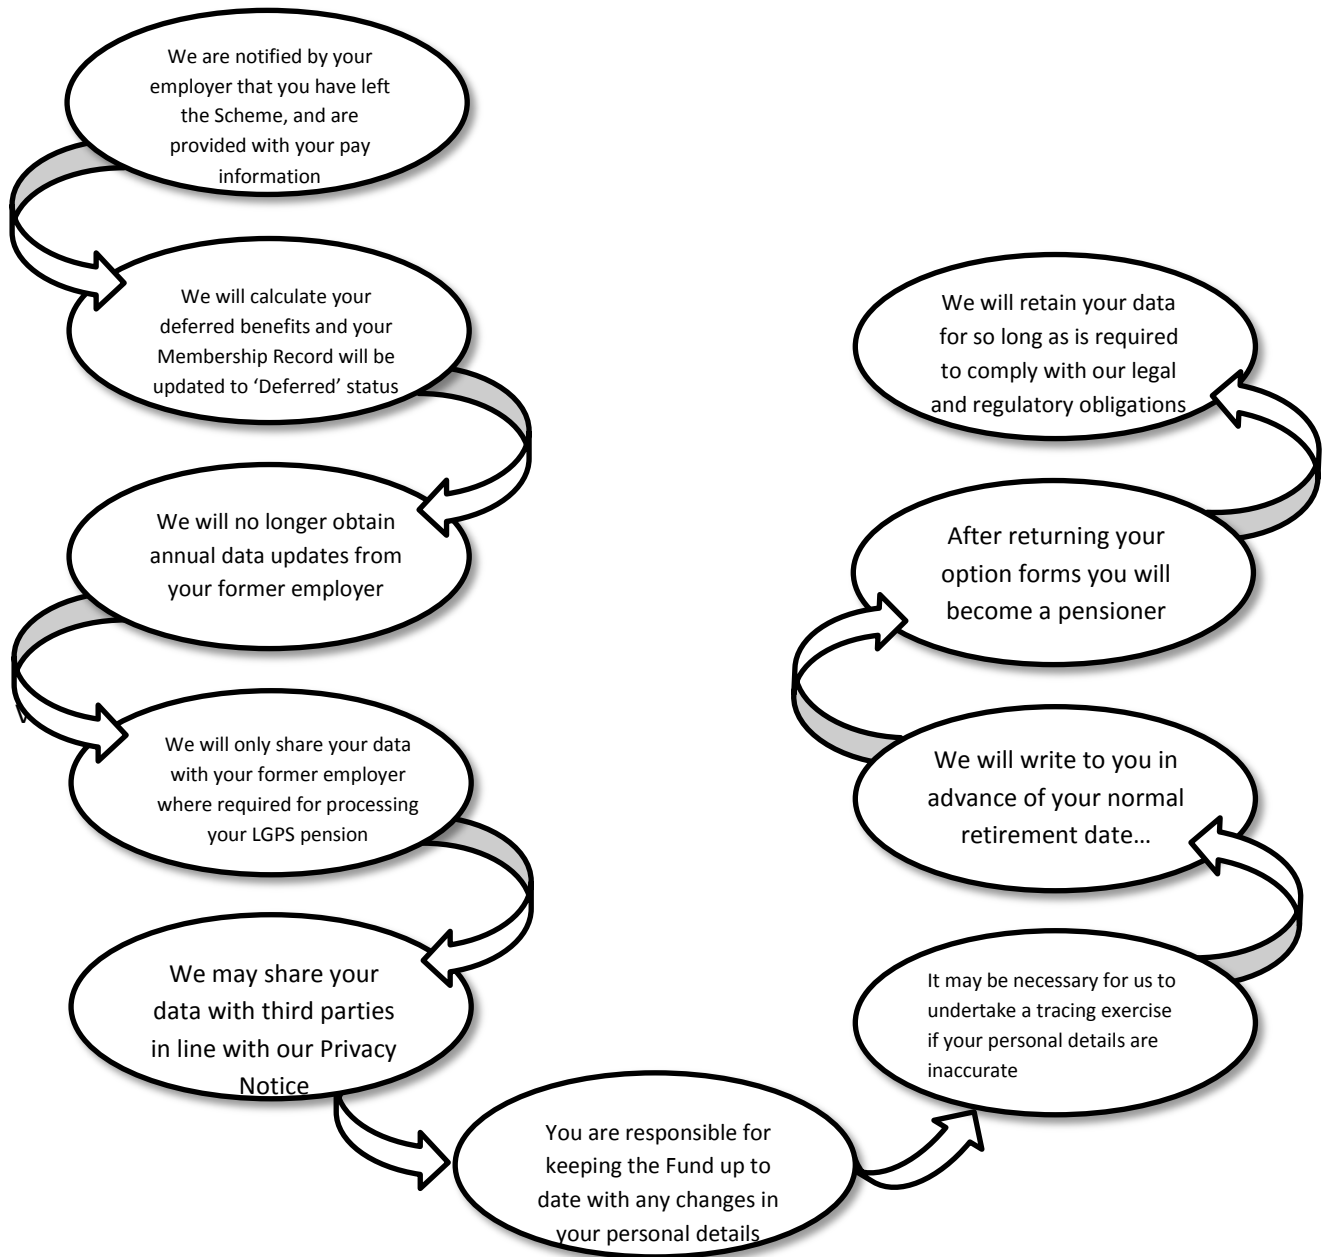

Data Map – Deferred Member

South Tyneside Council
Providing pension services for
Tyne and Wear Pension Fund

If you Transfer Out from Deferred Status, please see our 'Leaver without liability' Data Map.